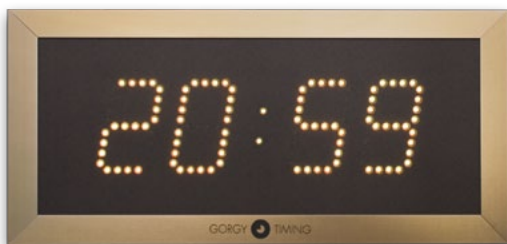

Digital clocks LEDI® LEDICA®

SPECIFIC VERSIONS

LED digital clocks LEDI® are available in several specific versions*:

- Personalized design
- Customized installation
- Monumental clocks
- A wide range of housing colours

LEDI® 7 "Sénat"